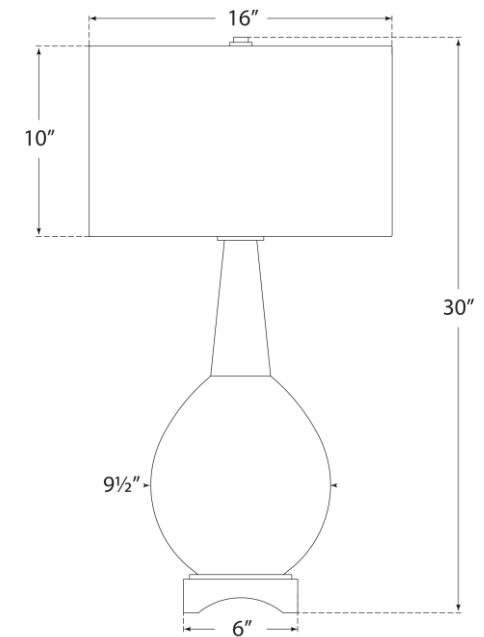

TEAR SHEET

Antoine Large Table Lamp

Item # JN 3605IVO-L

Designer: Julie Neill

Height: 30"

Width: 16"

Base: 6" Square

Finishes: IVO, MBB, PLB

Shade Treatments: L

Shade Details: 16" x 16" x 10"

Socket: E26 Dimmer

Wattage: 100 A19

Weight: 12 Pounds

Note: Reactive Ceramic Glazes Will Vary in Color and Texture

Front View